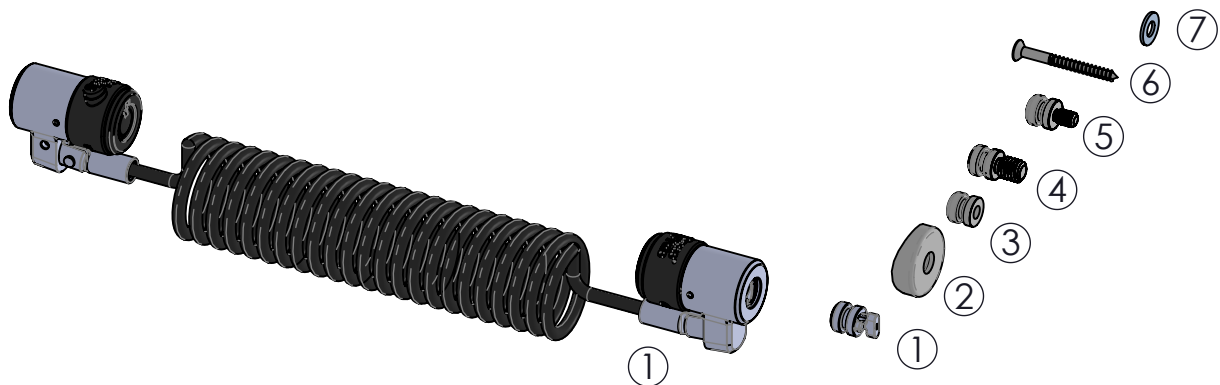

SPCS101

ClickSafe Dual Lock Curly Cable

Total cable length 1.7m

Version: 2.0

POS	PARTS LIST	QTY.	DESCRIPTION	BOX
1	K64914EU	1	SpacePole Dual lock with ClickSafe Technology - total cable length 1.7m (Includes K-slot anchor, Allen key and ClickSafe key)	
2	K64939WW	1	SpacePole Spacer for ClickSafe	
3	K67853WW	1	Anchor point head without screw	
4	K64918WW	1	Clicksafe Anchor M6x7.5mm Bulk	
5	K64938WW	1	ClickSafe Anchor M4x6mm	
6	M9913-3030	1	Countersunk Selftapper 3x30 DIN7997	
7	M9943-0004	1	Washer M4 DIN 125A FZB	
	MK15-0078	1	Tamper Seal	
	MK15-0178	1	Guide for Tamper Seal	
	MK15-0001	1	SpacePole® product label 75x105	

ADDITIONAL INFO: Place MK15-0001 on each item

QTY. of configs in master box: N/A

Item Weight: 0.05 kg

Pallet Capacity: N/A

Colour: